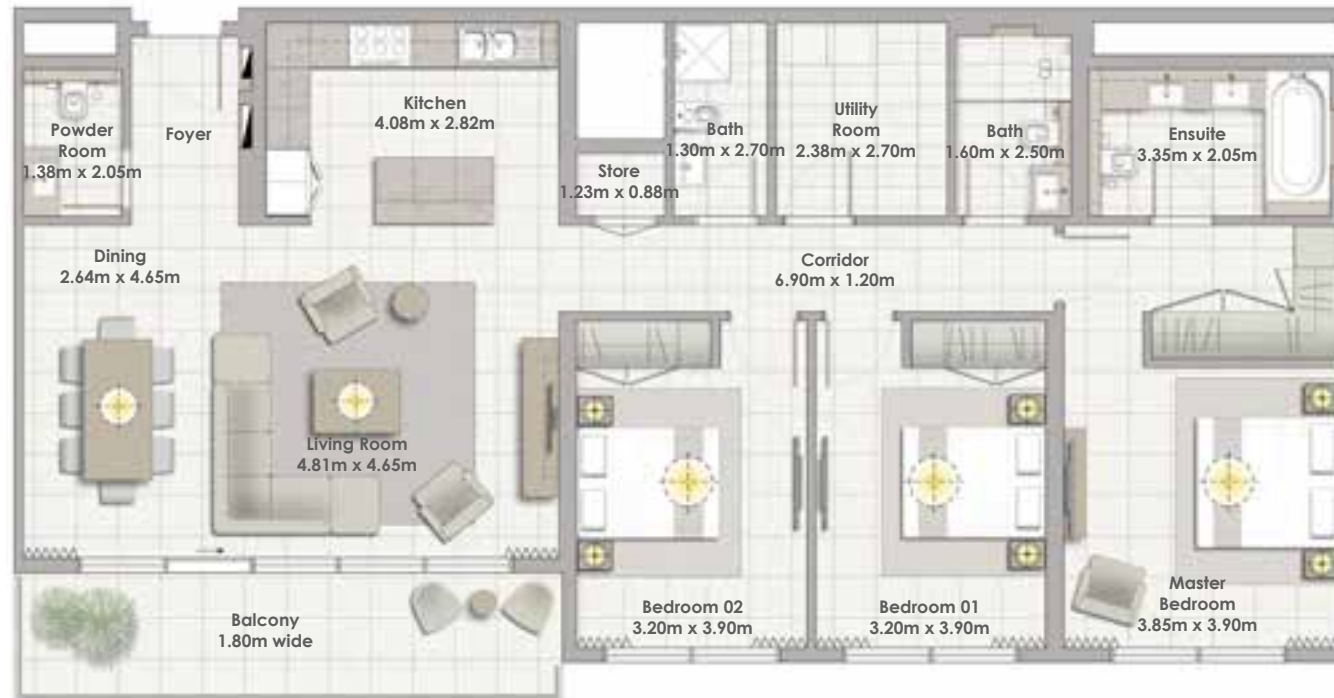

Building 03
3 BEDROOM
UNIT 04/ LEVEL GF

Suite Area	149.14 Sqm. / 1605.33 Sqft.
Balcony Area	14.03 Sqm. / 151.02 Sqft.
Total Area	163.17 Sqm. / 1756.35 Sqft.