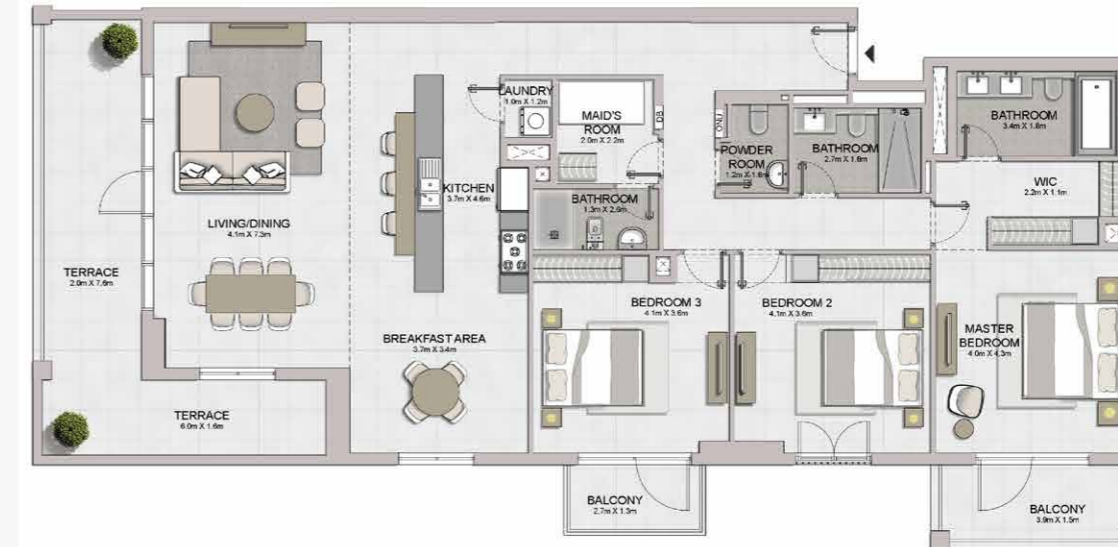

UNIT NO.	SUITE AREA		BALCONY AREA		TOTAL AREA	
	SQM	SQFT	SQM	SQFT	SQM	SQFT
204	179.84	1935.78	27.58	296.87	207.42	2232.65

Disclaimer: Plans, details and unit orientation included are indicative only and are subject to change by the developer/seller at its sole discretion without notice and/or liability. All images, including features, finishes, furnishings, view and scale are illustrative only. Final areas, orientation, dimensions, layout and materials may differ from those stated.

UNIT NO.	SUITE AREA		BALCONY AREA		TOTAL AREA	
	SQM	SQFT	SQM	SQFT	SQM	SQFT
104	179.84	1935.78	39.34	423.45	219.18	2359.23

Disclaimer: Plans, details and unit orientation included are indicative only and are subject to change by the developer/seller at its sole discretion without notice and/or liability. All images, including features, finishes, furnishings, view and scale are illustrative only. Final areas, orientation, dimensions, layout and materials may differ from those stated.