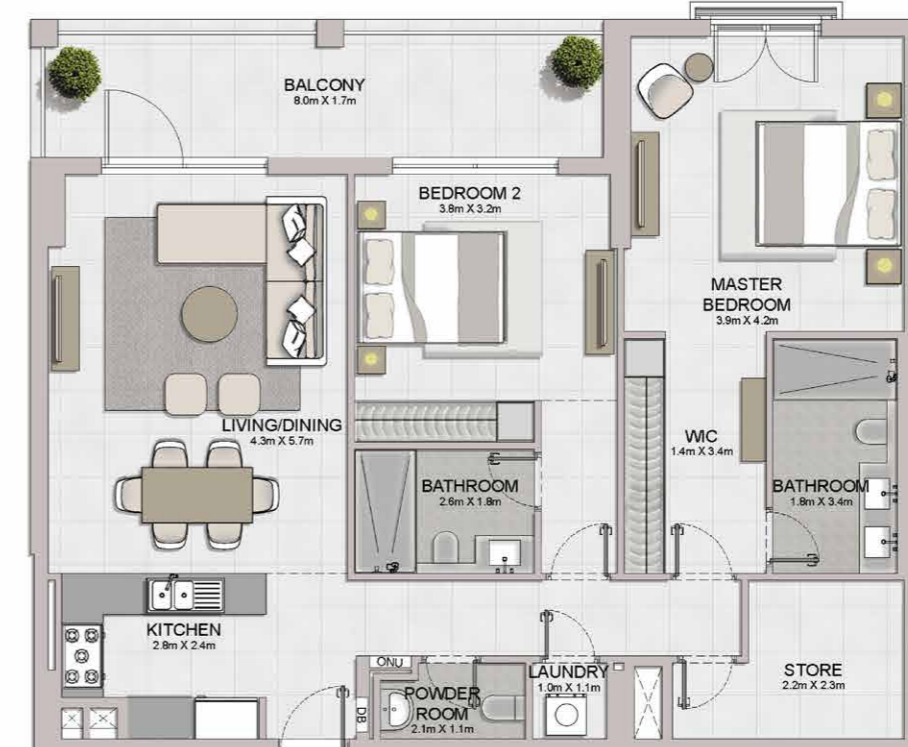

PORT DE LA MER
Le Ciel

2 BEDROOM
BUILDING 1 - APARTMENT TYPE 2
LEVEL 1,2,3,4,5,6,7,8

UNIT NO.	SUITE AREA		BALCONY AREA		TOTAL AREA	
	SQM	SQFT	SQM	SQFT	SQM	SQFT
102	202	302				
402	602	602	104.05	1119.98	13.97	150.37
			702			
			802	104.00	1119.45	13.97
					150.37	117.97
						1269.82

Disclaimer: Plans, details and unit orientation included are indicative only and are subject to change by the developer/seller at its sole discretion without notice and/or liability. All images, including features, finishes, furnishings, view and scale are illustrative only. Final areas, orientation, dimensions, layout and materials may differ from those stated.

PORT DE LA MER
Le Ciel

2 BEDROOM
BUILDING 1 - APARTMENT TYPE 3
LEVEL 1,2,3,4

UNIT NO.	SUITE AREA		BALCONY AREA		TOTAL AREA	
	SQM	SQFT	SQM	SQFT	SQM	SQFT
108	208	308				
			112.86	1214.81	15.93	171.47
			408			
					128.79	1386.28