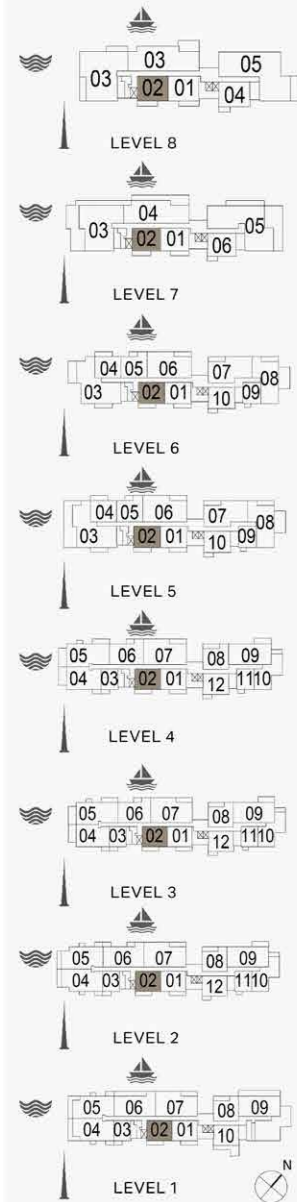

PORT DE LA MER
Le Ciel

2 BEDROOM
BUILDING 1 - APARTMENT TYPE 2
LEVEL 1,2,3,4,5,6,7,8

UNIT NO.	SUITE AREA		BALCONY AREA		TOTAL AREA	
	SQM	SQFT	SQM	SQFT	SQM	SQFT
102	202	302				
402	602	602	104.05	1119.98	13.97	150.37
			702			
			802	104.00	1119.45	13.97
					150.37	117.97
						1269.82

Disclaimer: Plans, details and unit orientation included are indicative only and are subject to change by the developer/seller at its sole discretion without notice and/or liability. All images, including features, finishes, furnishings, view and scale are illustrative only. Final areas, orientation, dimensions, layout and materials may differ from those stated.

PORT DE LA MER
Le Ciel

2 BEDROOM
BUILDING 1 - APARTMENT TYPE 3
LEVEL 1,2,3,4

UNIT NO.	SUITE AREA		BALCONY AREA		TOTAL AREA	
	SQM	SQFT	SQM	SQFT	SQM	SQFT
108	208	308				
			112.86	1214.81	15.93	171.47
			408			
					128.79	1386.28