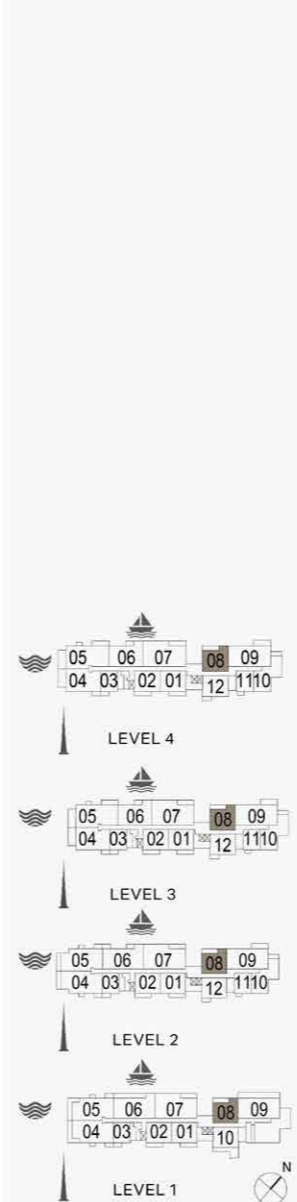

PORT DE LA MER
Le Ciel