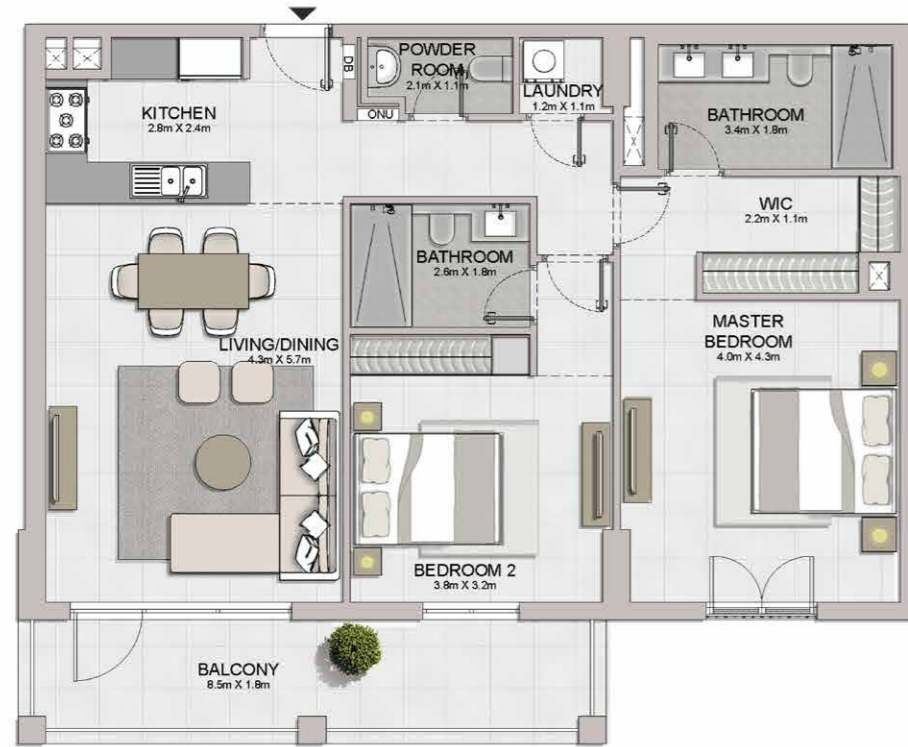

PORT DE LA MER
Le Ciel

2 BEDROOM
BUILDING 1 - APARTMENT TYPE 2
LEVEL 1,2,3,4,5,6,7,8

UNIT NO.	SUITE AREA		BALCONY AREA		TOTAL AREA	
	SQM	SQFT	SQM	SQFT	SQM	SQFT
102	202	302				
402	602	602	104.05	1119.98	13.97	150.37
			702			
			802	104.00	1119.45	13.97
					150.37	117.97
						1269.82

Disclaimer: Plans, details and unit orientation included are indicative only and are subject to change by the developer/seller at its sole discretion without notice and/or liability. All images, including features, finishes, furnishings, view and scale are illustrative only. Final areas, orientation, dimensions, layout and materials may differ from those stated.

PORT DE LA MER
Le Ciel

2 BEDROOM
BUILDING 1 - APARTMENT TYPE 3
LEVEL 1,2,3,4

UNIT NO.	SUITE AREA		BALCONY AREA		TOTAL AREA	
	SQM	SQFT	SQM	SQFT	SQM	SQFT
108	208	308				
			112.86	1214.81	15.93	171.47
			408			
					128.79	1386.28