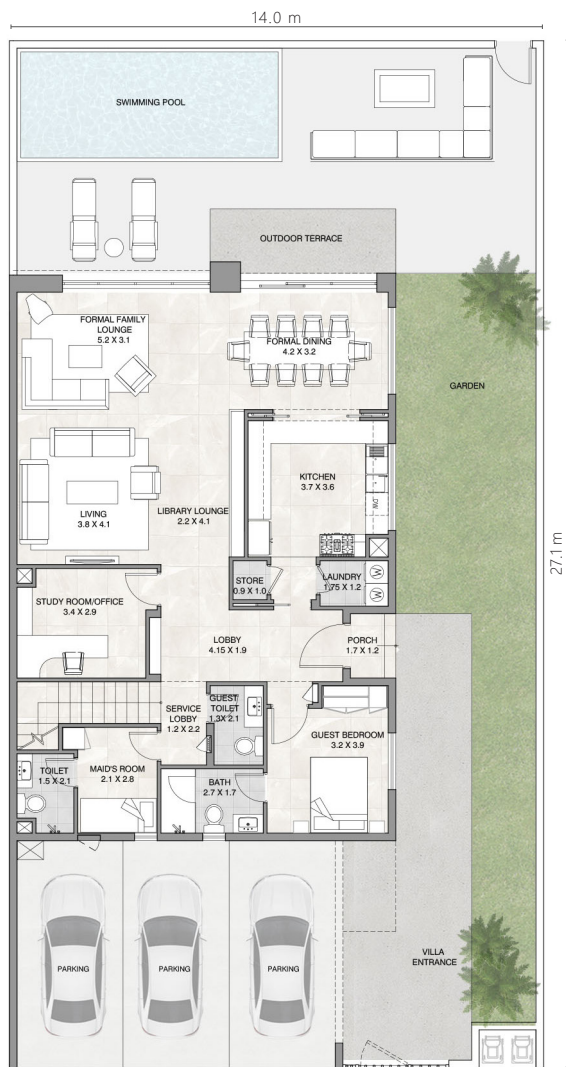

**THE PULSE
BEACHFRONT**
A development by

FIVE BEDROOM

PREMIUM

UNIT # XX

UNIT	FIVE BEDROOM
BUA	4196
GARDEN	1900
ROOF TERRACE	619
Areas presented in square feet	

GROUND LEVEL PLAN

FIRST LEVEL PLAN

ROOF LEVEL PLAN