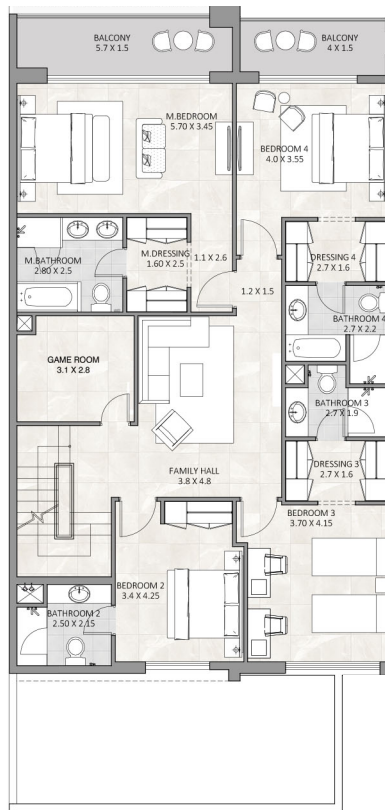

**THE PULSE
BEACHFRONT**
A development by

FIVE BEDROOM

PREMIUM

UNIT # XX

UNIT	FIVE BEDROOM
BUA	4196
GARDEN	1900
ROOF TERRACE	619
Areas presented in square feet	

GROUND LEVEL PLAN

FIRST LEVEL PLAN

ROOF LEVEL PLAN