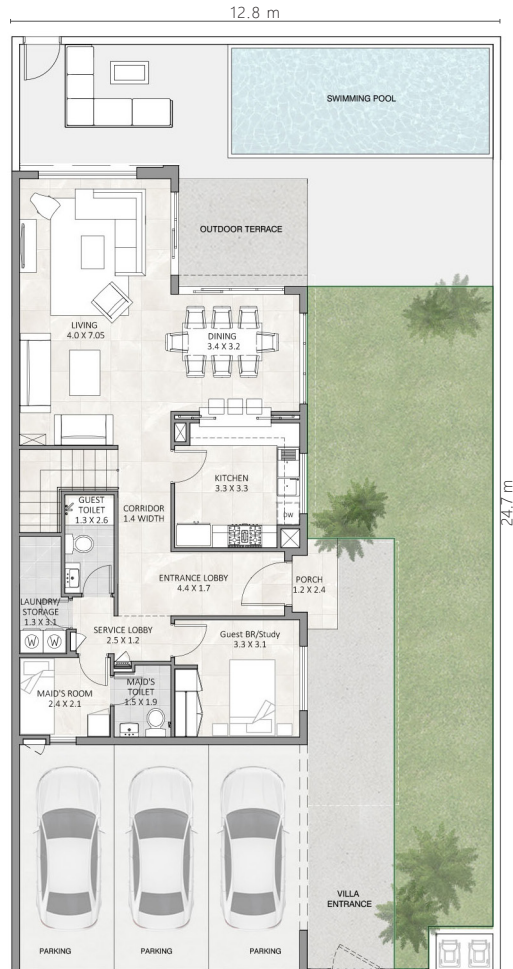

**THE PULSE
BEACHFRONT**
A development by **DUBAI SOUTH**

FOUR BEDROOM

PREMIUM

UNIT # XX

UNIT	FOUR BEDROOM
BUA	3281
GARDEN	1841
ROOF TERRACE	432

Areas presented in square feet

GROUND LEVEL PLAN

FIRST LEVEL PLAN

ROOF LEVEL PLAN