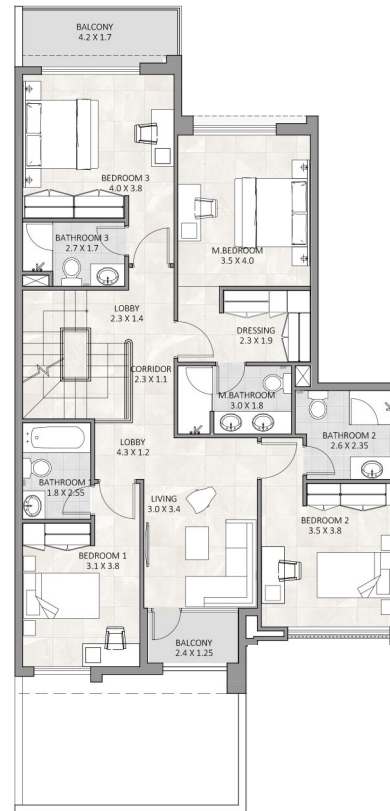

**THE PULSE
BEACHFRONT**
A development by **DUBAI SOUTH**

FOUR BEDROOM

PREMIUM

UNIT # XX

UNIT	FOUR BEDROOM
BUA	3281
GARDEN	1841
ROOF TERRACE	432

Areas presented in square feet

GROUND LEVEL PLAN

FIRST LEVEL PLAN

ROOF LEVEL PLAN