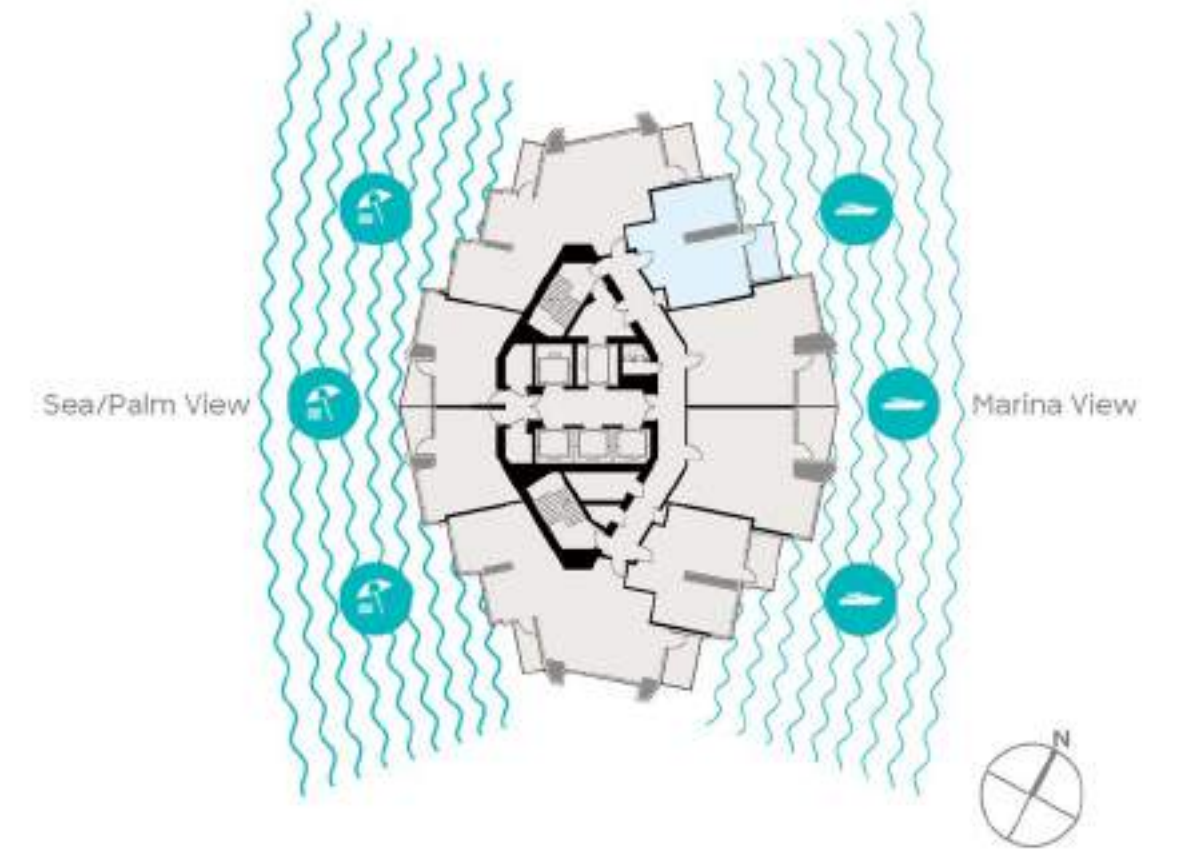

LIV
MARINA

Levels 5 - 10
Apartment 02

1 BR Apartment

Sample view from the apartment

Apartment Area	60.47 sqm	651.00 sqft
Balcony Area	8.90 sqm	96.00 sqft
Total Area	69.37 sqm	747.00 sqft

Drawings are provided by our consultants. All dimensions, features and amenities are approximate at the time of printing. Actual area may vary from stated area. Drawings not to scale E & OE. The Developer reserves the right to make revisions to the floor plans and any features, materials and dimensions mentioned without further notice. Sample views are indicative and may differ or be subject to change.